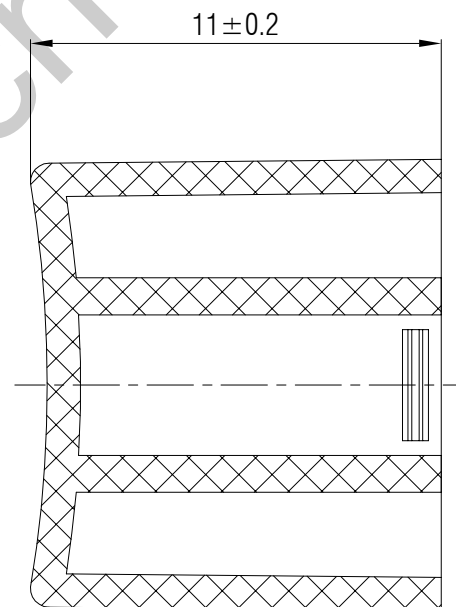

SWITCH CAP  
P/N:SC221

Materials ABS

Color White,Grey  
(OEM AVAILABLE)

Packaging

Bulk Package  
Inner Package: Plastic bag  
Outer Package: Carton

WENZHOU KHAN ELECTRONIC

VERSION		PROJECTION	DESIGNED	Wei Lin
KH14FE22E			CHECKED	ZhongJu Peng
SCALE	SIZE	 Dimensions are shown:mm(inches)	APPROVED	Johan Xu
5:1	A4		2022.05.11	