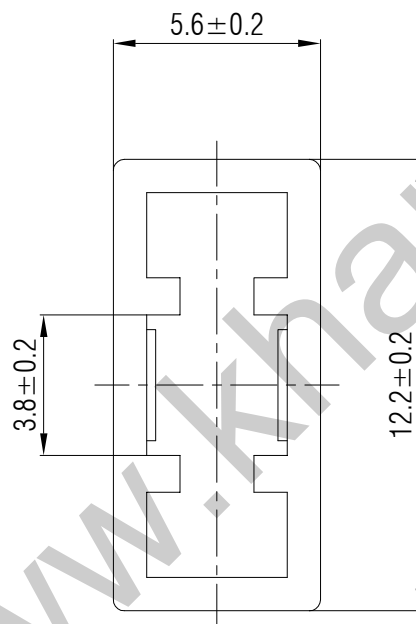

SWITCH CAP  
P/N:SC221

Materials ABS

Color White,Grey  
(OEM AVAILABLE)

Packaging

Bulk Package  
Inner Package: Plastic bag  
Outer Package: Carton

WENZHOU KHAN ELECTRONIC

VERSION		PROJECTION	DESIGNED	Wei Lin
KH14FE22E			CHECKED	ZhongJu Peng
SCALE	SIZE	 Dimensions are shown:mm(inches)	APPROVED	Johan Xu
5:1	A4		2022.05.11	